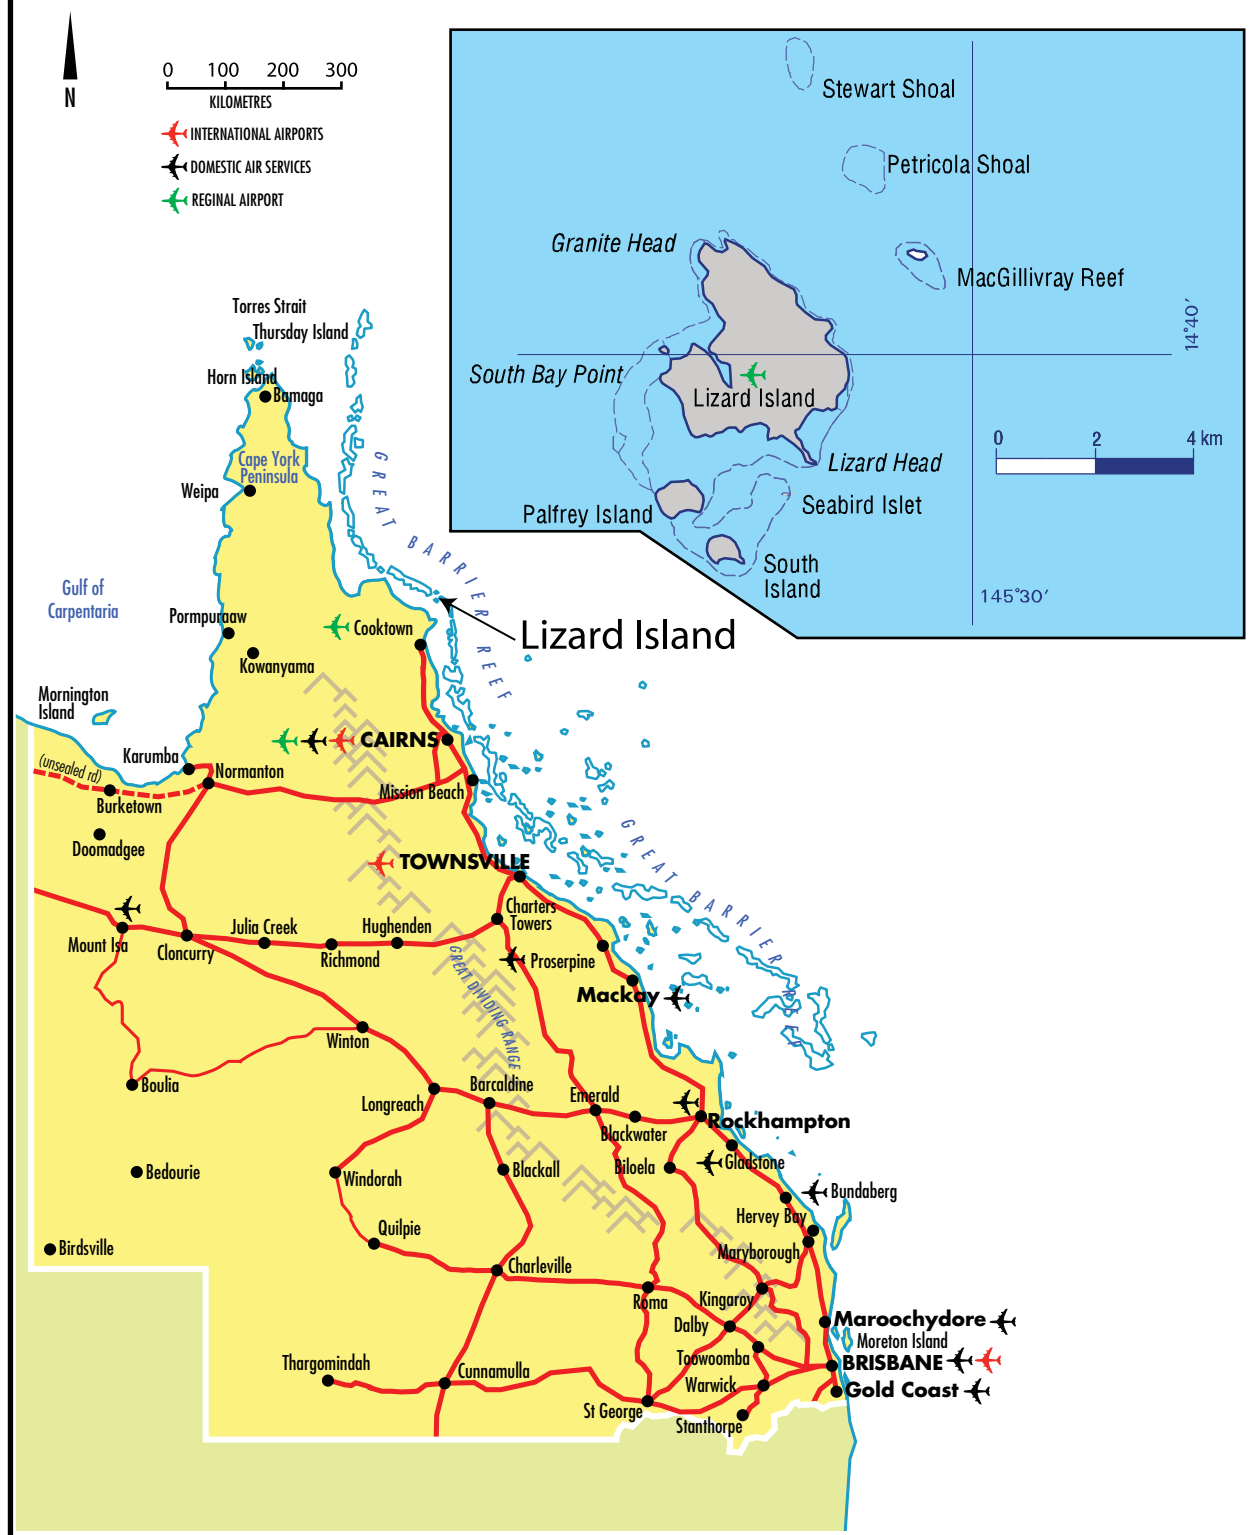

-  International Airports
-  Domestic Airports
-  Regional Airport

www.lizardislandgfc.asn.au  
 President: Bob Lowe  
 E-mail: boblowe@optusnet.com.au